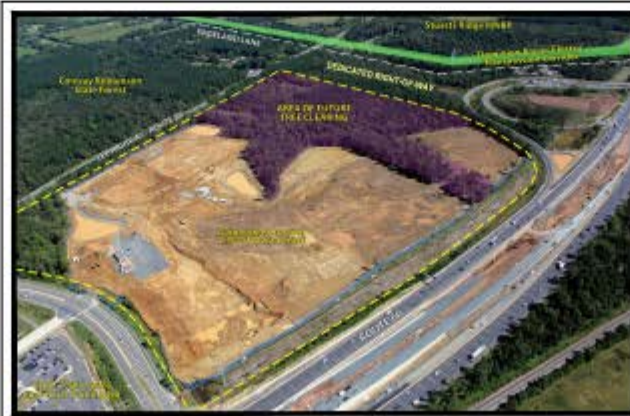

AERIAL PHOTO 7

NOT TO SCALE

AERIAL PHOTO 8

NOT TO SCALE

AERIAL PHOTO 9

NOT TO SCALE

AERIAL PHOTO 10

NOT TO SCALE

AERIAL PHOTO 11

NOT TO SCALE

AERIAL PHOTO 12

NOT TO SCALE

AERIAL PHOTO KEY

NOT TO SCALE

NO.	DATE	DESCRIPTION

PROJECT NO: 2014-0008
 DRAWING NO: 11-000
 DATE: 11/20/2021
 SCALE: AS SHOWN
 DESIGN: SD
 DRAWING: SD
 CHECKED: WJ

**AERIAL PHOTO
 EXHIBIT**